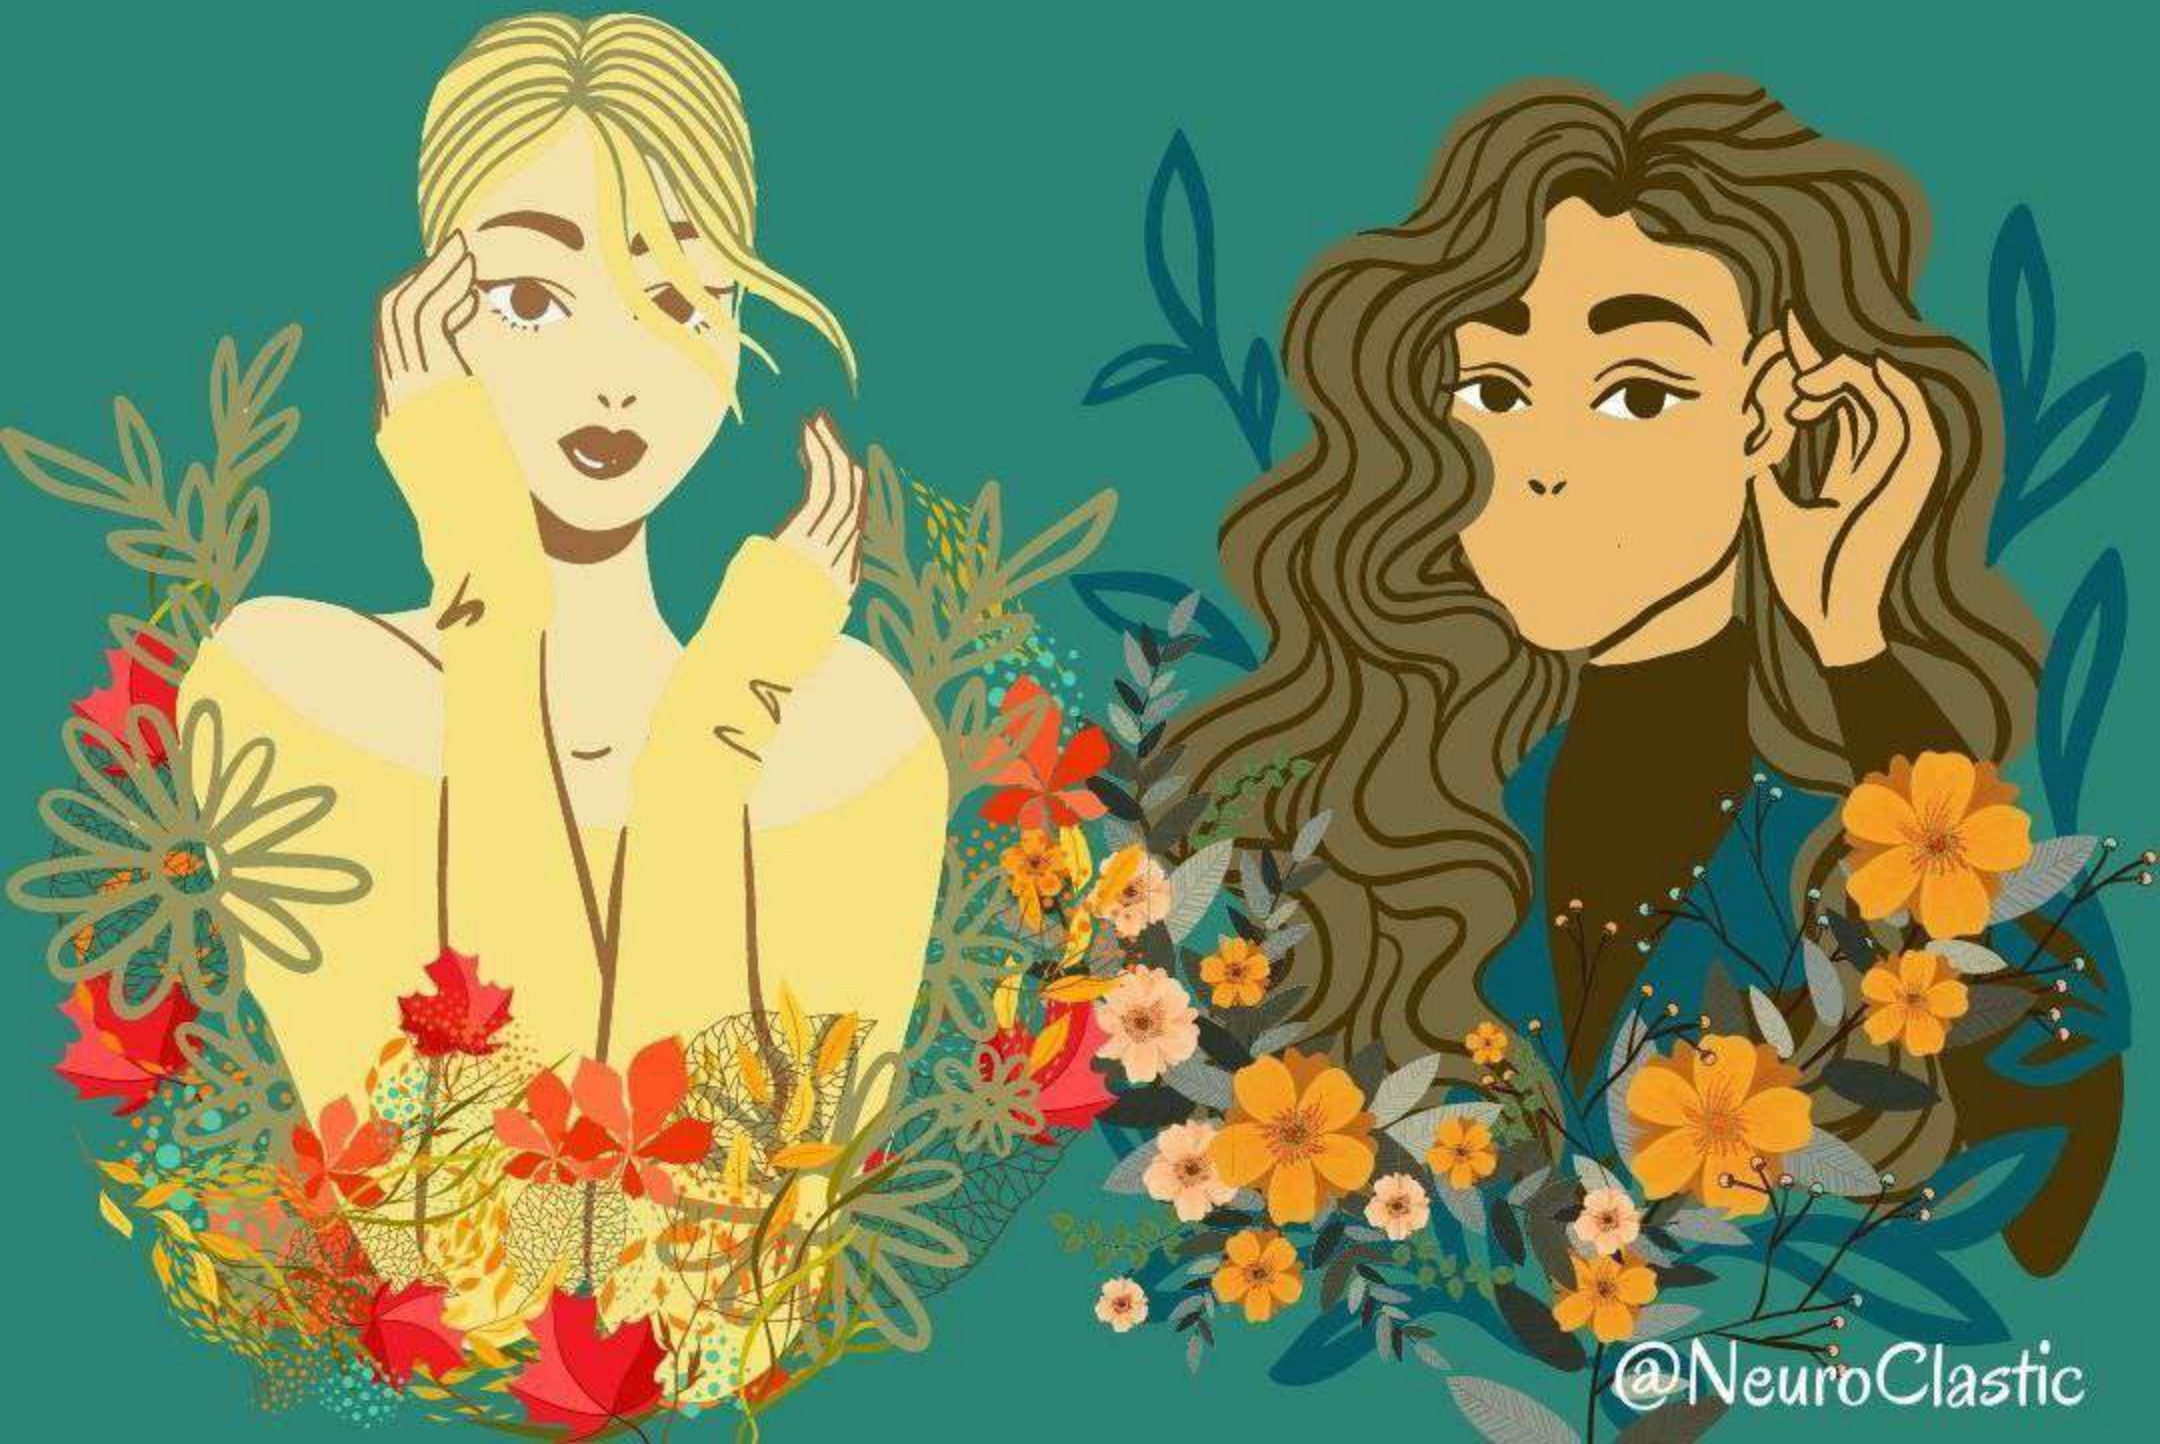

Elie Rebarbar & Bekki
Semenova Shine a Light on
Selective Mutism

A black flashlight is positioned in the top-left corner, casting a wide, yellow beam of light across the dark background. The beam is the primary source of illumination, highlighting the text and the illustration.